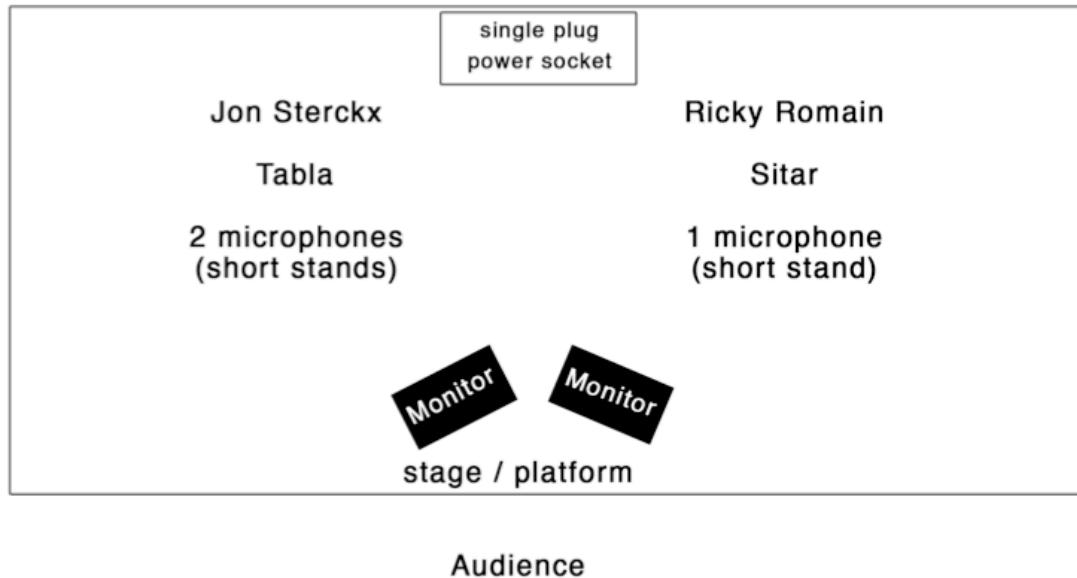

Samswara

Sitar & Tabla Duo

Technical Requirements

Requirements:

PA with 2 stage monitors. 3 instrument microphones with short stands. Power supply on stage.

Parking for 2 vehicles. Stage / platform minimum dimensions